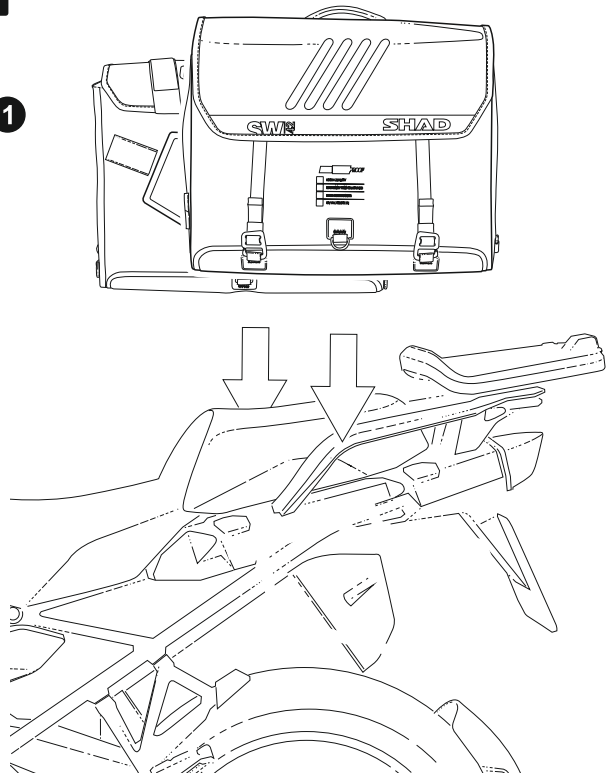

INSTALLATION

Installation option 1: SBH
check bike compatibility www.shad.es

Side bag holder
Fitting kit (optional)

Installation option 2:
Universal fitting kit included

1

1

2

3

4

5

Installation option 1: SBH
check bike compatibility www.shad.es