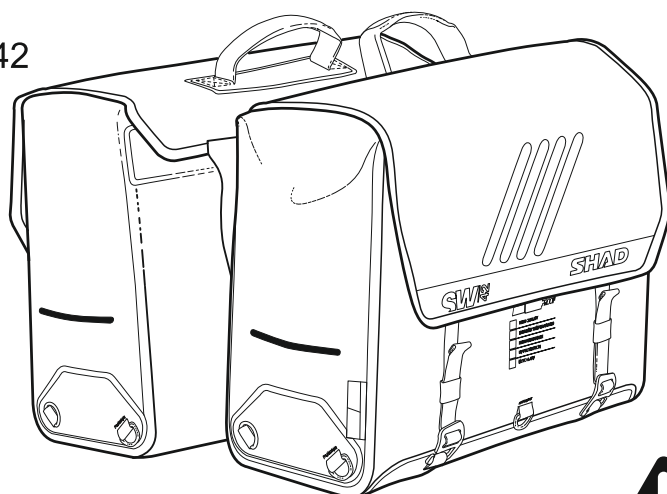

SHAD

ENGINEERED FOR RIDING

100% WATERPROOF

REF: X0SW42
SADDLE BAGS SW42

WWW.SHAD.ES

	Waterproof
	50L Capacity
	Universal fitting kit
	Reflective
	Fitting straps
	Thermo pad (optional)
	2 Inner pockets

CHECK FOR MOTORCYCLE
SPECIFIC FITTING KIT
www.shad.es

COMPONENTS INCLUDED

Fitting straps x 4

COMPONENT NOT INCLUDED

Thermo pad

⚠ WARNING

Before mounting, carefully read through the instructions start to finish. Failure to follow recommended mounting and installation instructions voids warranty. Manufacturer is not liable for any damage, injury or death that results from improper use and installation of products. By installing these products, user accepts all liabilities.