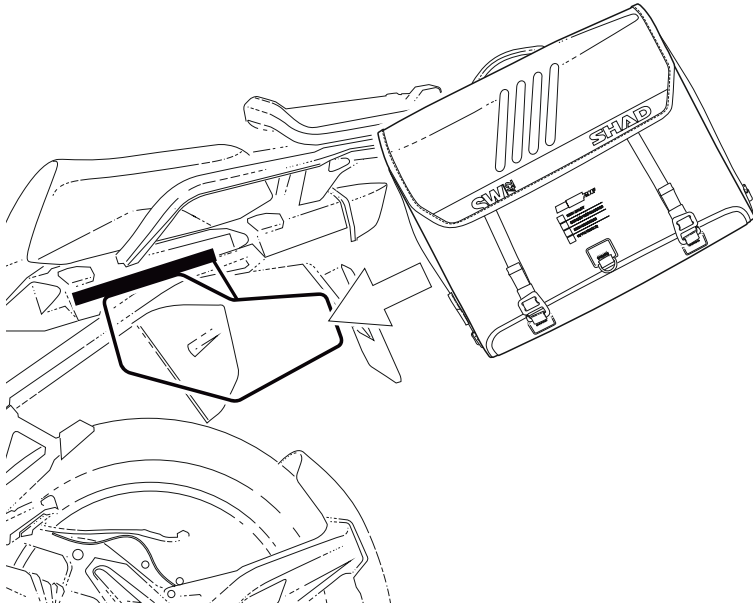

INSTALLATION

Installation option 1: SBH
check bike compatibility www.shad.es

Side bag holder
Fitting kit (optional)

Installation option 2:
Universal fitting kit included

1