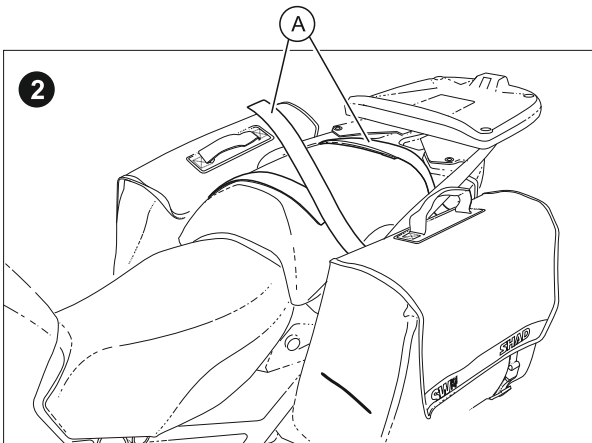

INSTALLATION

Installation option 1: SBH
check bike compatibility www.shad.es

Side bag holder
Fitting kit (optional)

Installation option 2:
Universal fitting kit included

1

1

2

3

4

5

Installation option 1: SBH
check bike compatibility www.shad.es